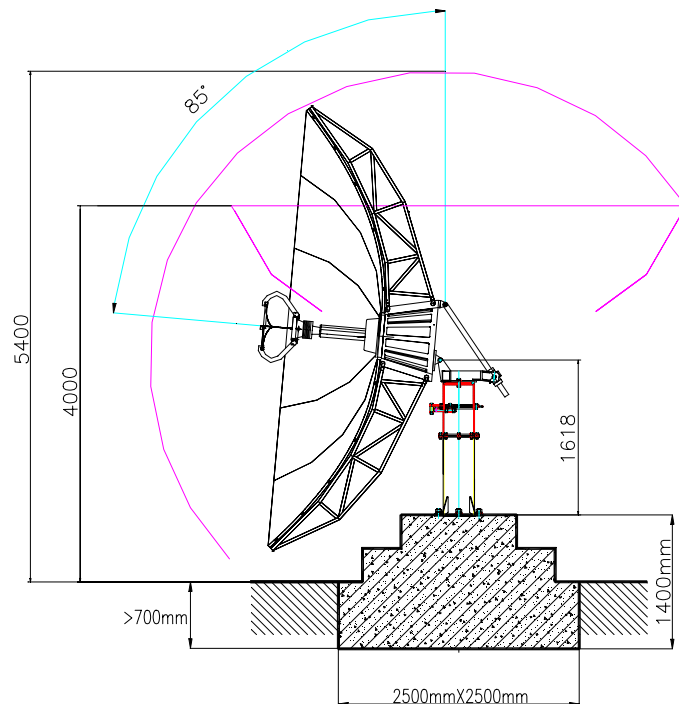

C-Band Extended C-Band Ku-Band

SUMAN SATELLITE COMMUNICATION ANTENNA

MODEL: SM-T4.5RC SM-T4.5RC/E SM-T4.5RK

4.5M

**SIDE VIEW**

**PLAN VIEW**

SUMAN SATELLITE TECHNOLOGY COMPANY

#17 Lan Dian Chang Road, HaiDian District, Beijing, China 100097