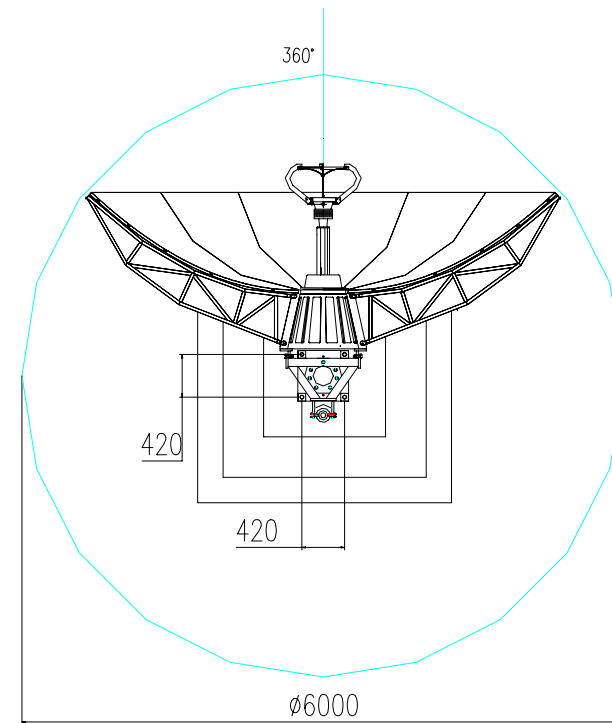

C-Band Extended C-Band Ku-Band

SUMAN SATELLITE COMMUNICATION ANTENNA

MODEL: SM-T4.5RC SM-T4.5RC/E SM-T4.5RK

4.5M

**SIDE VIEW**

**PLAN VIEW**

SUMAN SATELLITE TECHNOLOGY COMPANY

#17 Lan Dian Chang Road, HaiDian District, Beijing, China 100097