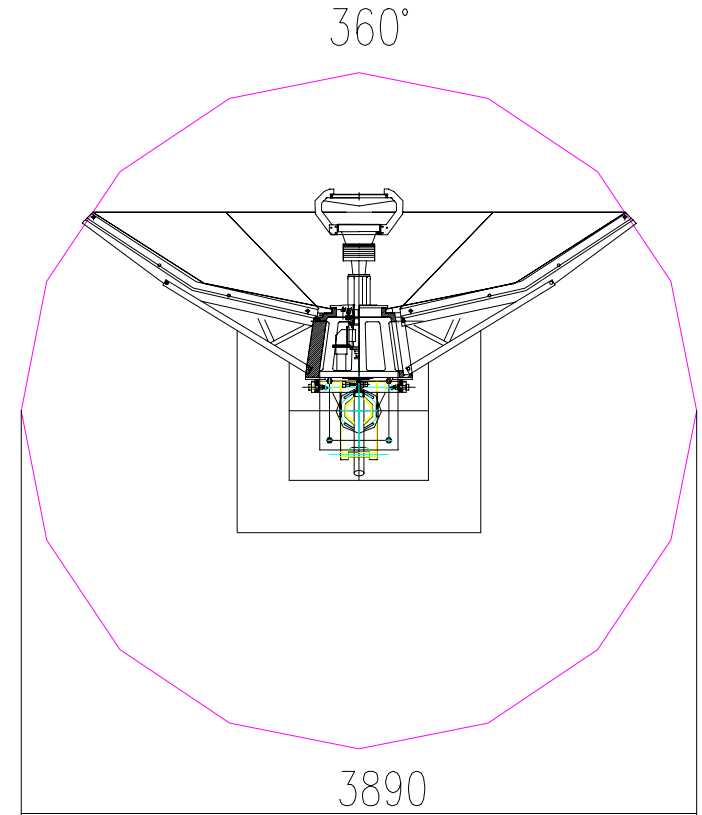

C-Band    Extended C-Band    Ku-Band

SUMAN SATELLITE COMMUNICATION ANTENNA

MODEL: SM-T2.4RC    SM-T2.4RC/E    SM-T2.4RK

SIDE VIEW

PLAN VIEW

SUMAN SATELLITE TECHNOLOGY COMPANY

#17 Lan Dian Chang Road, HaiDian District, Beijing, China 100097