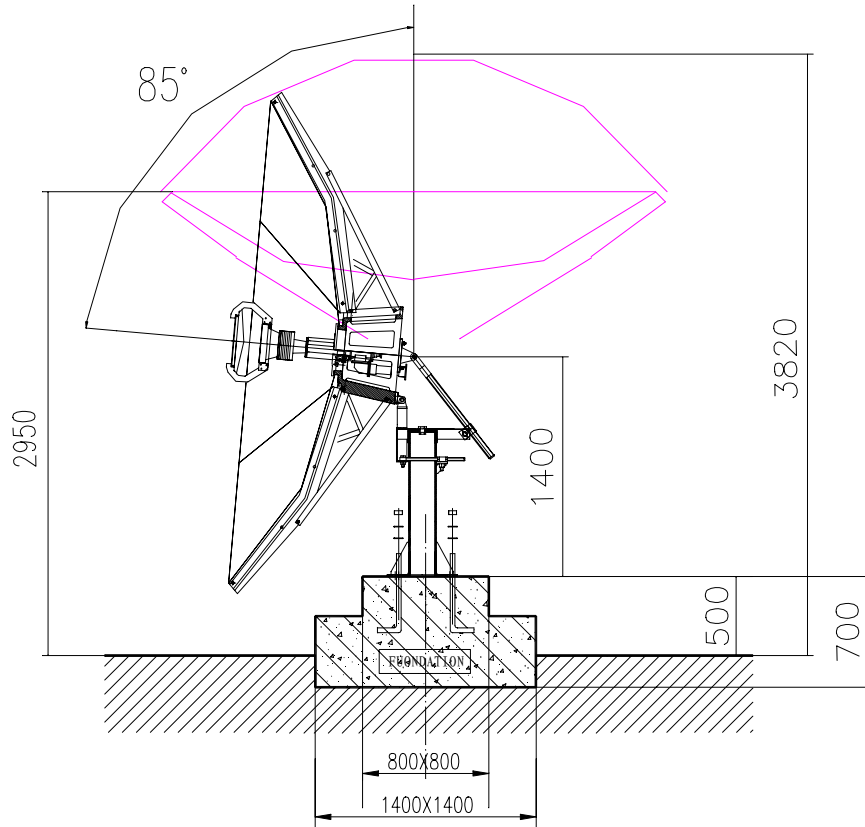

C-Band    Extended C-Band    Ku-Band

SUMAN SATELLITE COMMUNICATION ANTENNA

MODEL: SM-T2.4RC    SM-T2.4RC/E    SM-T2.4RK

SIDE VIEW

PLAN VIEW

SUMAN SATELLITE TECHNOLOGY COMPANY

#17 Lan Dian Chang Road, HaiDian District, Beijing, China 100097